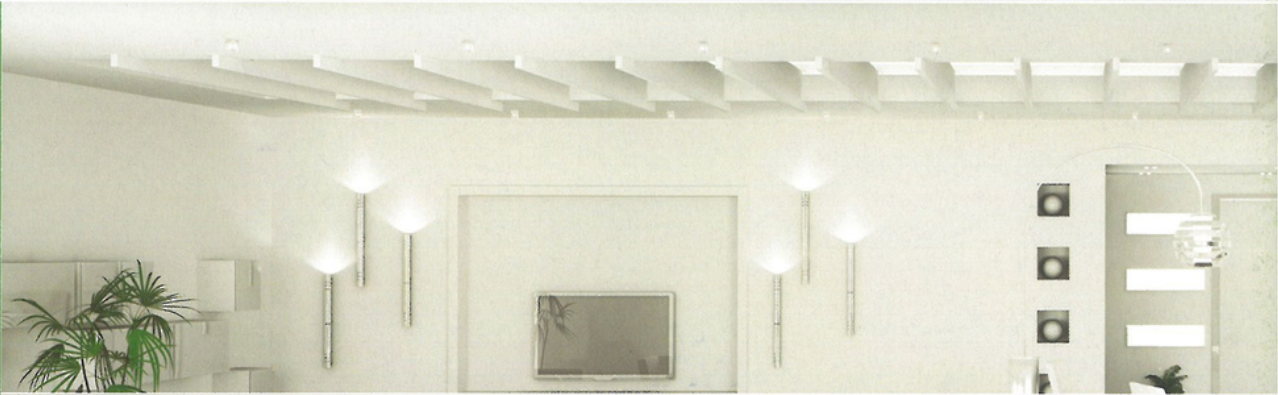

دهانات تكنو
TECHNO PAINTS

2023

GREEN FOREST

FILL IT AS YOU

New Start For Your New Look

GRA
YA

Calm and Daring

T 4001