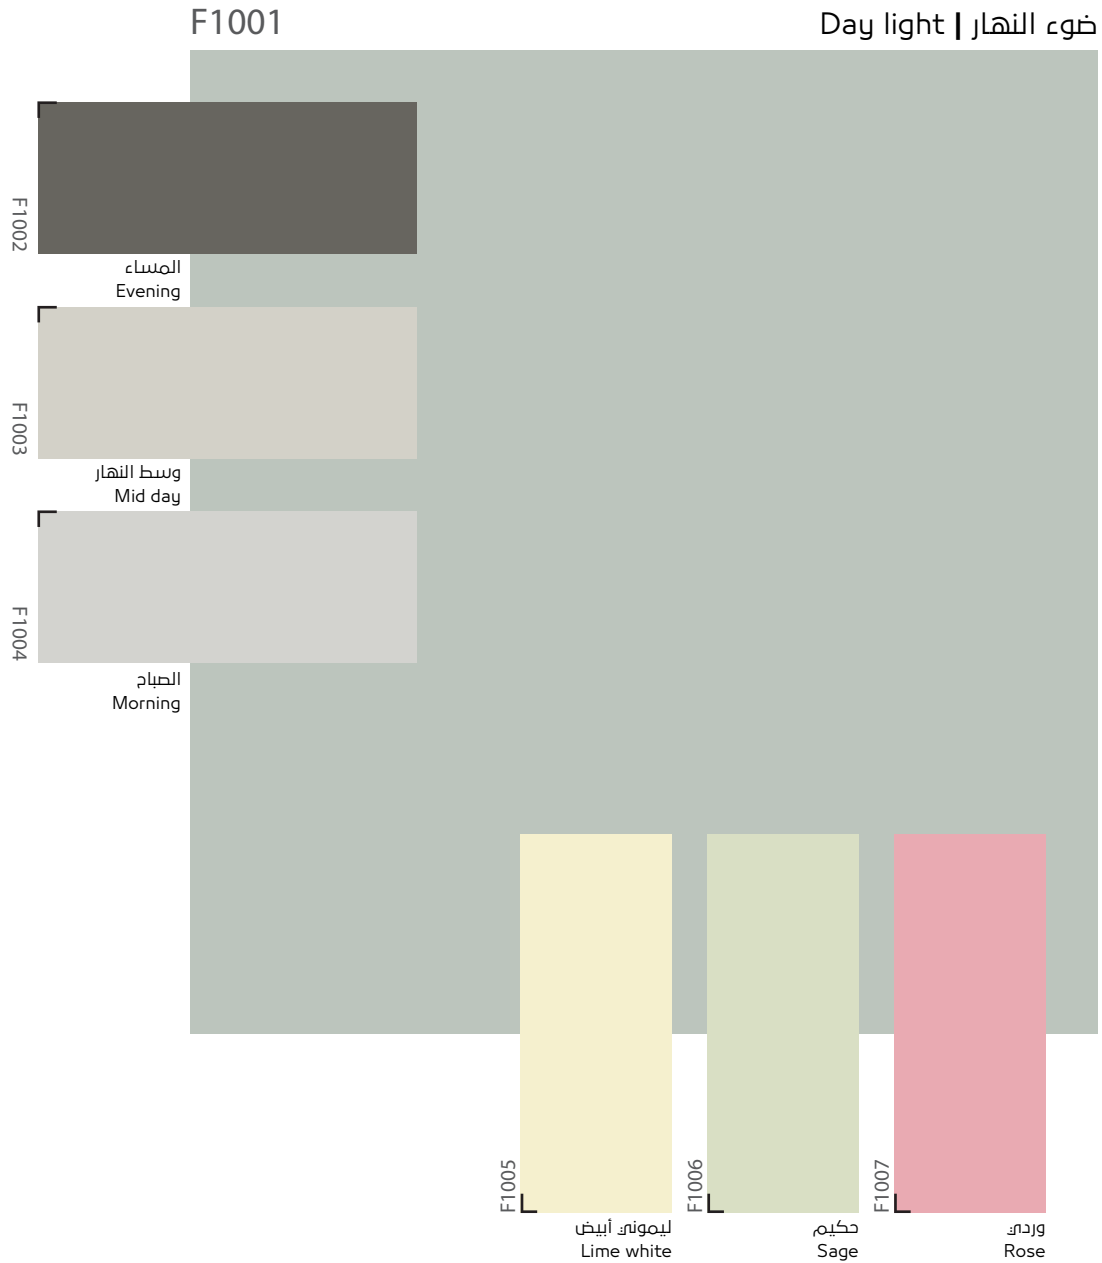

نظام الطلاء:

- ١- تكنو انتر برايمر / طبقة واحدة
- ٢- تكنو بوتس / طبقتين
- ٣- فلورا / طبقتين

Flora:

Water base pure acrylic silk finish paint, with cross linking technology to give durable high quality paint high stain and washability resistance, plus special raw materials to be anti-bacterial fungus, and flame resistance with flowers smell.

Painting system:

- 1- Techno int. primer / 1 coat
- 2- Techno putty / 2 coats
- 3- Flora / 2 coats

Idea & Color..

Choose these colors for furnature, curtains, or diffrent flooring for color plan

Natural Colors100%