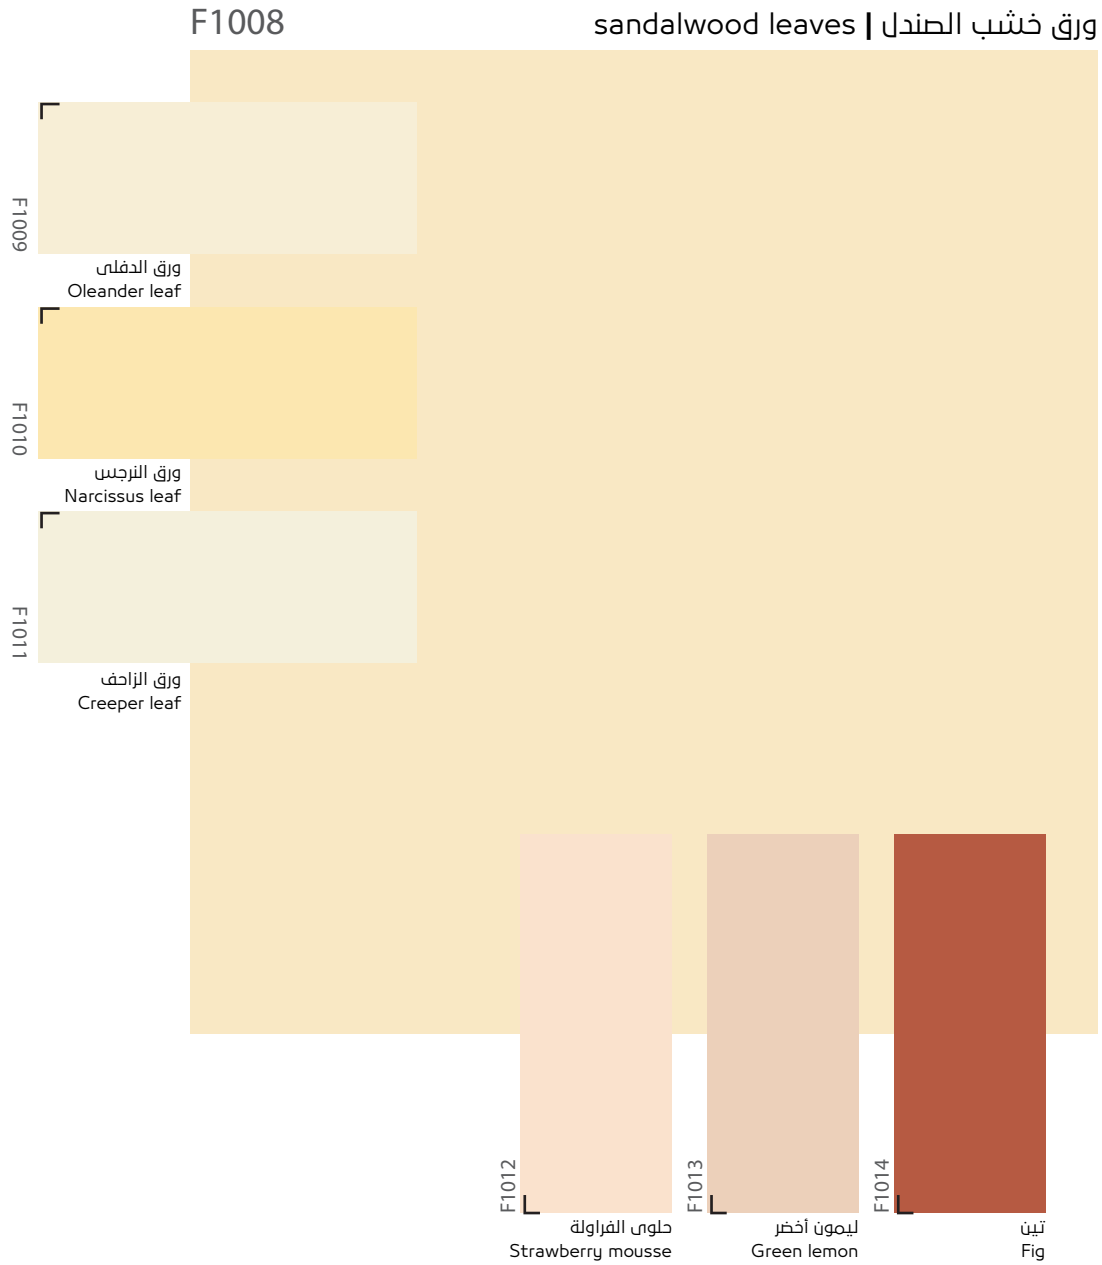

Idea & Color..

Choose these colors for furnature, curtains,
or diffrent flooring for color plan

Natural Colors100%

فكرة ولون..

اختر الأثاث أو الستائر أو الأرضيات بأحد هذه الألوان
لإعطاء الخطة اللونية تكاملاً

ألوان طبيعية 100%